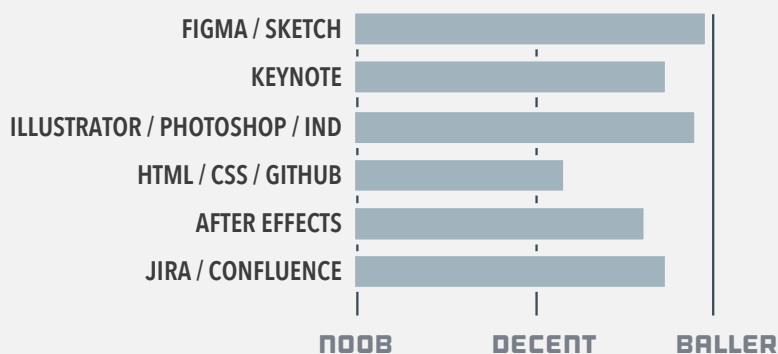

Hi. I'm Sam

SAMANTHA SCHNEIDER
 SRSS2012@GMAIL.COM
 352 317 1842
 SAMANTHARAYE.COM

WORK

PHILADELPHIA	ATLANTA	DC METRO	ATLANTA
DESIGN RESEARCH ASSOCIATE Design Science 2005-2007	GRAPHIC DESIGNER Tailfin Marketing 2011-2013	PRINCIPAL UX/UI DESIGNER Capital One // Digital Innovation Department 2014-2017	INTERIM DIRECTOR OF DESIGN Digital Scientists 2018-2019
INTERNSHIPS - B&G Studios - Next American City Magazine	INSTRUCTOR CC ILLUSTRATOR Portfolio Center Spring 2014	CERTIFICATIONS - HCI Certified User Analyst - General Assembly Web Design Circuit - Stanford Certified Project Manager	CERTIFICATION Design Sprint Facilitator - AJ&Smart
	INTERNSHIPS - PASTE Media Group - Graffects Broadcasting Group - Artifact Design		SENIOR UX/UI DESIGNER Calendly 2019 - 2021

EDUCATION

HUMANITIES ASSOCIATE OF ARTS
Santa Fe College
1999

ANTHROPOLOGY BACHELOR OF ARTS
University Of Florida
2002

INDUSTRIAL DESIGN MASTER OF SCIENCE IN DESIGN
Arizona State University
2005

GRAPHIC DESIGN GRADUATE CERTIFICATE
The Creative Circus
2010

SKILLS