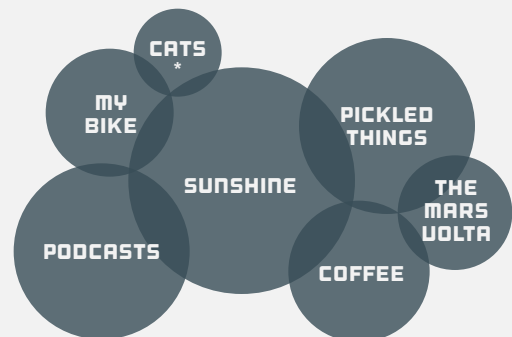

Hi. I'm Sam

SAMANTHA SCHNEIDER
 SRSS2012@GMAIL.COM
 352 317 1842
 SAMANTHARAYE.COM

WORK

PHILADELPHIA	ATLANTA	DC METRO	ATLANTA
DESIGN RESEARCH ASSOCIATE Design Science 2005-2007	GRAPHIC DESIGNER Tailfin Marketing 2011-2013	PRINCIPAL UX/UI DESIGNER Capital One // Digital Innovation Department 2014-2017	INTERIM DIRECTOR OF DESIGN Digital Scientists 2018-2019
INTERNSHIPS - B&G Studios - Next American City Magazine	INSTRUCTOR CC ILLUSTRATOR Portfolio Center Spring 2014	CERTIFICATIONS - HCI Certified User Analyst - General Assembly Web Design Circuit - Stanford Certified Project Manager	CERTIFICATION Design Sprint Facilitator - AJ&Smart
	INTERNSHIPS - PASTE Media Group - Graffects Broadcasting Group - Artifact Design		SENIOR UX/UI DESIGNER Calendly 2019 - 2021

EDUCATION

HUMANITIES ASSOCIATE OF ARTS
Santa Fe College
1999

ANTHROPOLOGY BACHELOR OF ARTS
University Of Florida
2002

INDUSTRIAL DESIGN MASTER OF SCIENCE IN DESIGN
Arizona State University
2005

GRAPHIC DESIGN GRADUATE CERTIFICATE
The Creative Circus
2010

SKILLS

LOVES

*but who doesn't?